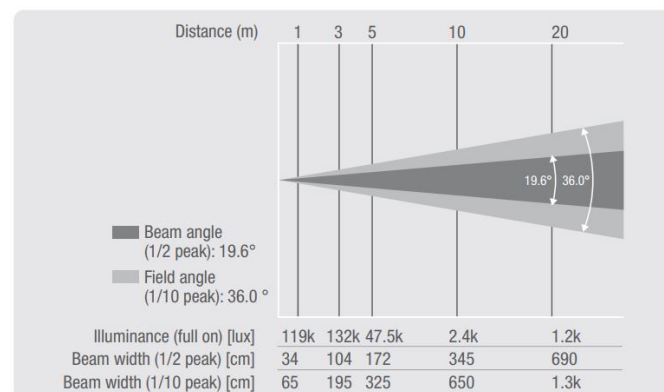

LED WASH LIGHT 40x15W RGBW IP65

LWCI600-18D/4in1/RGBW

Application

Equipped with a total of forty 15 W RGBW Cree LEDs for a massive 21,000 lm output, the Cameo Zenit W600 is a powerful IP65 rated washlight for demanding outdoor applications. Featuring advanced 16-bit technology for high-resolution colour mixing and dimming and a 18° beam spread, the Zenit W600 projects hugely intense, uniform washes. With colour temperature and individual LED colour correction, four selectable dimming curves and fully adjustable halogen lamp-like dimming response, the fixture is the perfect tool for highly professional lighting

Specification

Housing	Die-cast Aluminium
Finishing	Matt Black
Power Consumption	565 W
Operating Voltage	100-240 V AC, 50-60 Hz
Power Connection	PowerCon IP65 In/Out
Signal Connection	XLR 5-pin IP65 In/Out
Source	LED – 4in1 – 40x15W
Lamp Color	RGBW
Beam Angle	18°(Beam), 35°(Field)
Control Gear	Built-in driver
Control Mode	DMX512, Standalone modes, Master/Slave
DMX Channels	2-Channels, 3-Channels, 4-Channels, 8-Channels, 10-Channels, 15-Channels
IP Rating	IP65
Weight (kg)	13 kg
Sizes	463 x 291 x 161 mm.

Model	Watt	CCT	Beam Angle	Color	Input (V)
LWCI600-18D/4in1/RGBW	40x15 W	RGBW	18°(Beam) 35°(Field)	Black	100-240 V AC