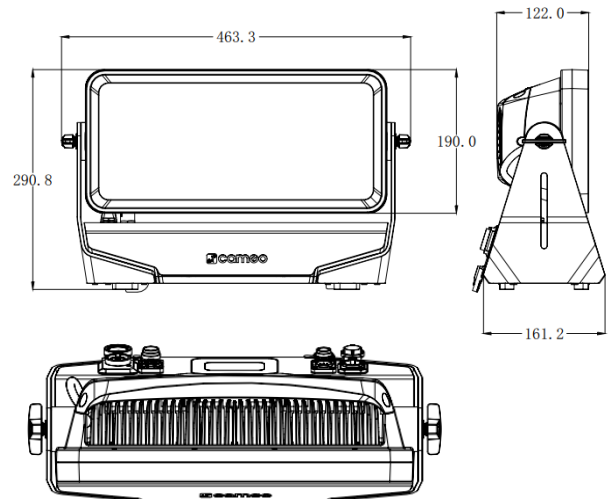

LED WASH LIGHT 40x15W RGBW IP65

LWCI600-18D/4in1/RGBW

Application

Equipped with a total of forty 15 W RGBW Cree LEDs for a massive 21,000 lm output, the Cameo Zenit W600 is a powerful IP65 rated washlight for demanding outdoor applications. Featuring advanced 16-bit technology for high-resolution colour mixing and dimming and a 18° beam spread, the Zenit W600 projects hugely intense, uniform washes. With colour temperature and individual LED colour correction, four selectable dimming curves and fully adjustable halogen lamp-like dimming response, the fixture is the perfect tool for highly professional lighting

Specification

Housing	Die-cast Aluminium
Finishing	Matt Black
Power Consumption	565 W
Operating Voltage	100-240 V AC, 50-60 Hz
Power Connection	PowerCon IP65 In/Out
Signal Connection	XLR 5-pin IP65 In/Out
Source	LED – 4in1 – 40x15W
Lamp Color	RGBW
Beam Angle	18°(Beam), 35°(Field)
Control Gear	Built-in driver
Control Mode	DMX512, Standalone modes, Master/Slave
DMX Channels	2-Channels, 3-Channels, 4-Channels, 8-Channels, 10-Channels, 15-Channels
IP Rating	IP65
Weight (kg)	13 kg
Sizes	463 x 291 x 161 mm.

Model	Watt	CCT	Beam Angle	Color	Input (V)
LWCI600-18D/4in1/RGBW	40x15 W	RGBW	18°(Beam) 35°(Field)	Black	100-240 V AC